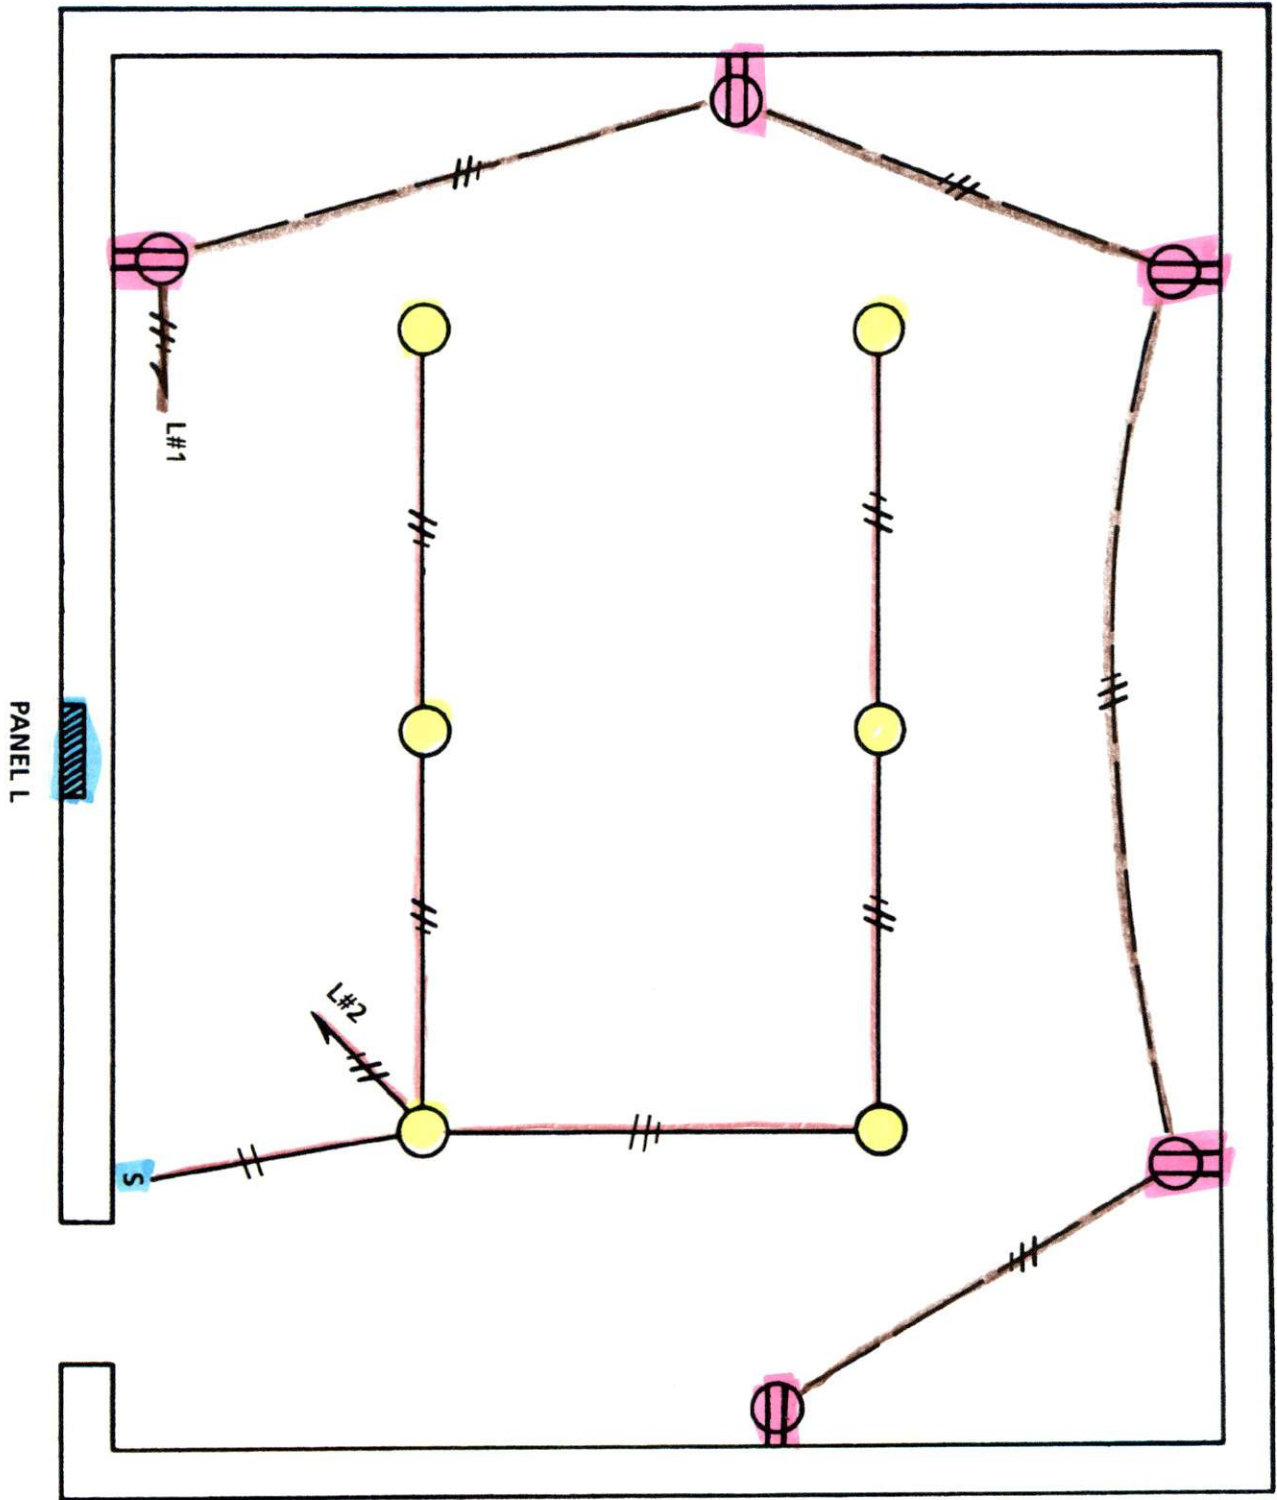

OFFICE PLAN

SCALE 1/4" = 1'

-  HI-HAT FIXTURE
-  DUPLEX RECEPTACLE